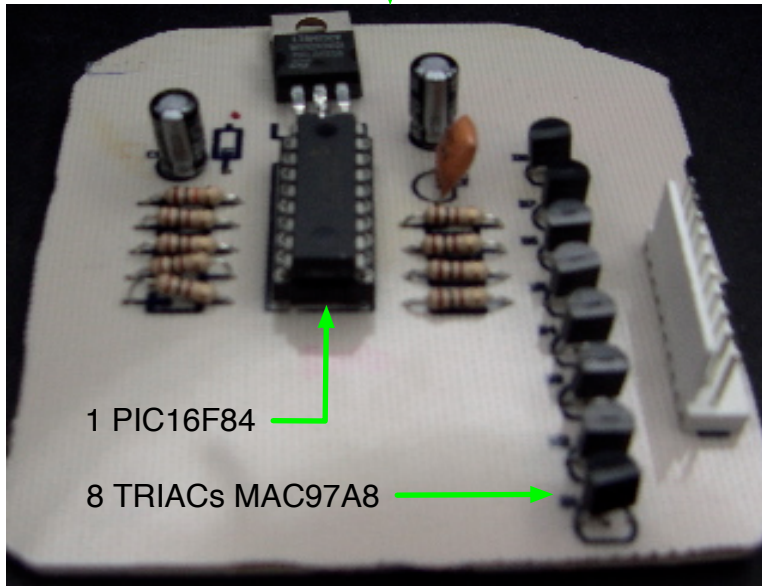

9V DC Input

IFW 5541 2kHz
EL Inverter

1 PIC16F84

8 TRIACs MAC97A8

PIC 16F Assembler

```

skipen  movf    shift,w
          movwf  PORTB
          call   pause
          clrf   PORTB
          rlf    shift,f
          rlf    shift,f
          btfss  STATUS,0

```

```

Flashes movlw  b'01010101
          movwf  shift

```

Flash all of each color

```

Flash  movf    shift,w
          movwf  PORTB
          call   pause
          clrf   PORTB
          rlf    shift,f
          btfss  STATUS,0
          goto   flash

```

4 pieces aqua colored
angel hair EL wire

4 pieces lime colored
angel hair EL wire