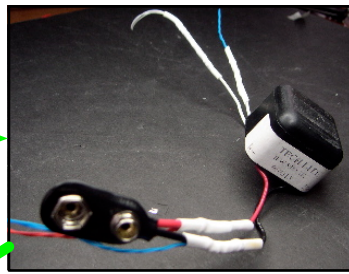

9V DC Input

IFW 5541 2kHz
EL Inverter

1 PIC16F84

8 TRIACs MAC97A8

PIC 16F Assembler

```

skipen  movf    shift,w
          movwf  PORTB
          call   pause
          clrf   PORTB
          rlf    shift,f
          rlf    shift,f
          btfss  STATUS,0

```

4 pieces aqua colored
angel hair EL wire

4 pieces lime colored
angel hair EL wire